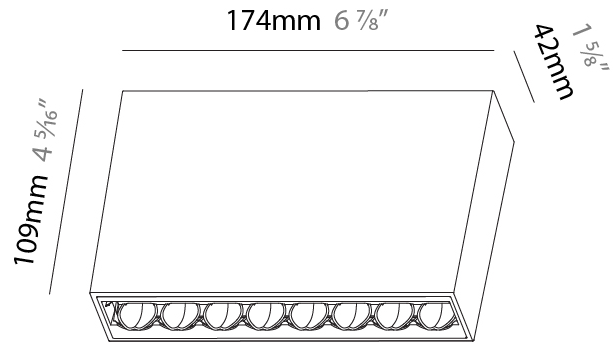

GENERAL

Series: Magiq Hollow Wallwash
Subseries: Magiq Hollow Wallwash
Brand: Prolight
Division: Architectural
Mounting Type: Surface
Mounting Location: Ceiling
Subcategory: Wallwash

PHYSICAL

Shape: Rectangle
Length (mm): 174
Length (in): 6 ⁷/₈
Width (mm): 42
Width (in): 1 ⁵/₈
Height (mm): 109
Height (in): 4 ⁵/₁₆
Light Distribution: Direct
Fixture Finish: SSR / BKV / CWI / CRY / HAB / UFT / ITA / RUA / FTG / MYG / LOD / PUS / FRO / FUP / KIA / POP / BLS / SPG / MEY / GOH / GUM / CHC / COM / ABZ / JAG / OBR / MOS / ROR
Holder Finish: WHI / BLK
Fixture Material: Aluminum Die Cast

ELECTRICAL

Lamp Type: LED (Zhaga Standard)
Input Wattage (W): 19
Total Output Wattage (W): 17.3
Dimming: Tri-Mode (Non-Dimming and Phase Dimming (120Vac only) and 0-10V Dimming)
Driver Included: Yes
Driver Location: Integrated
Driver Type: Constant Current - Universal
Driver Class: Class 1
Input Voltage (V): 120 - 277
Constant Current (MA): 700mA

LED

Number of LEDs: 4
Color Temperature (°K): 2700 / 3000 / 3500 / 4000
Max. Delivered Lumen (lm): 1270 / 1270 / 1513 / 1544
Nominal Lumen (lm): 1492 / 1492 / 1778 / 1814
CRI: >90 CRI
Efficiency (%): 80
Lamp Life (hrs): 50000

OPTICAL

Adjustability: Fixed

RATINGS AND CERTIFICATIONS

Certified By: Certified for North American Standards
IP rating: IP20